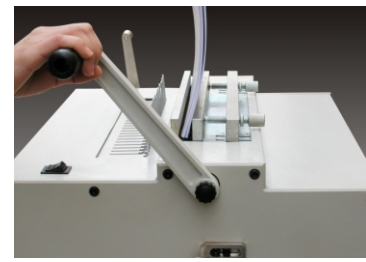

## Revolver 4 in 1

### Heavy duty binding station

### Features

Comb, wire and spiral binding work station capable of punching up to 30,000 sheets per hour.  
This all in one machine is built to last in high volume situations  
Punching dies are easily changed by simply rotating the die drum.

### Specifications

Binding types	Wire 3-1 & 2-1 Comb & Spiral
Punch capacity	up to 35 sheets
Binding capacity	max amount to suit consumable
Punching margin	yes
Side guide	yes
Foot control	yes
Dimensions	500 x 600 x 400mm
Weight	87 kg